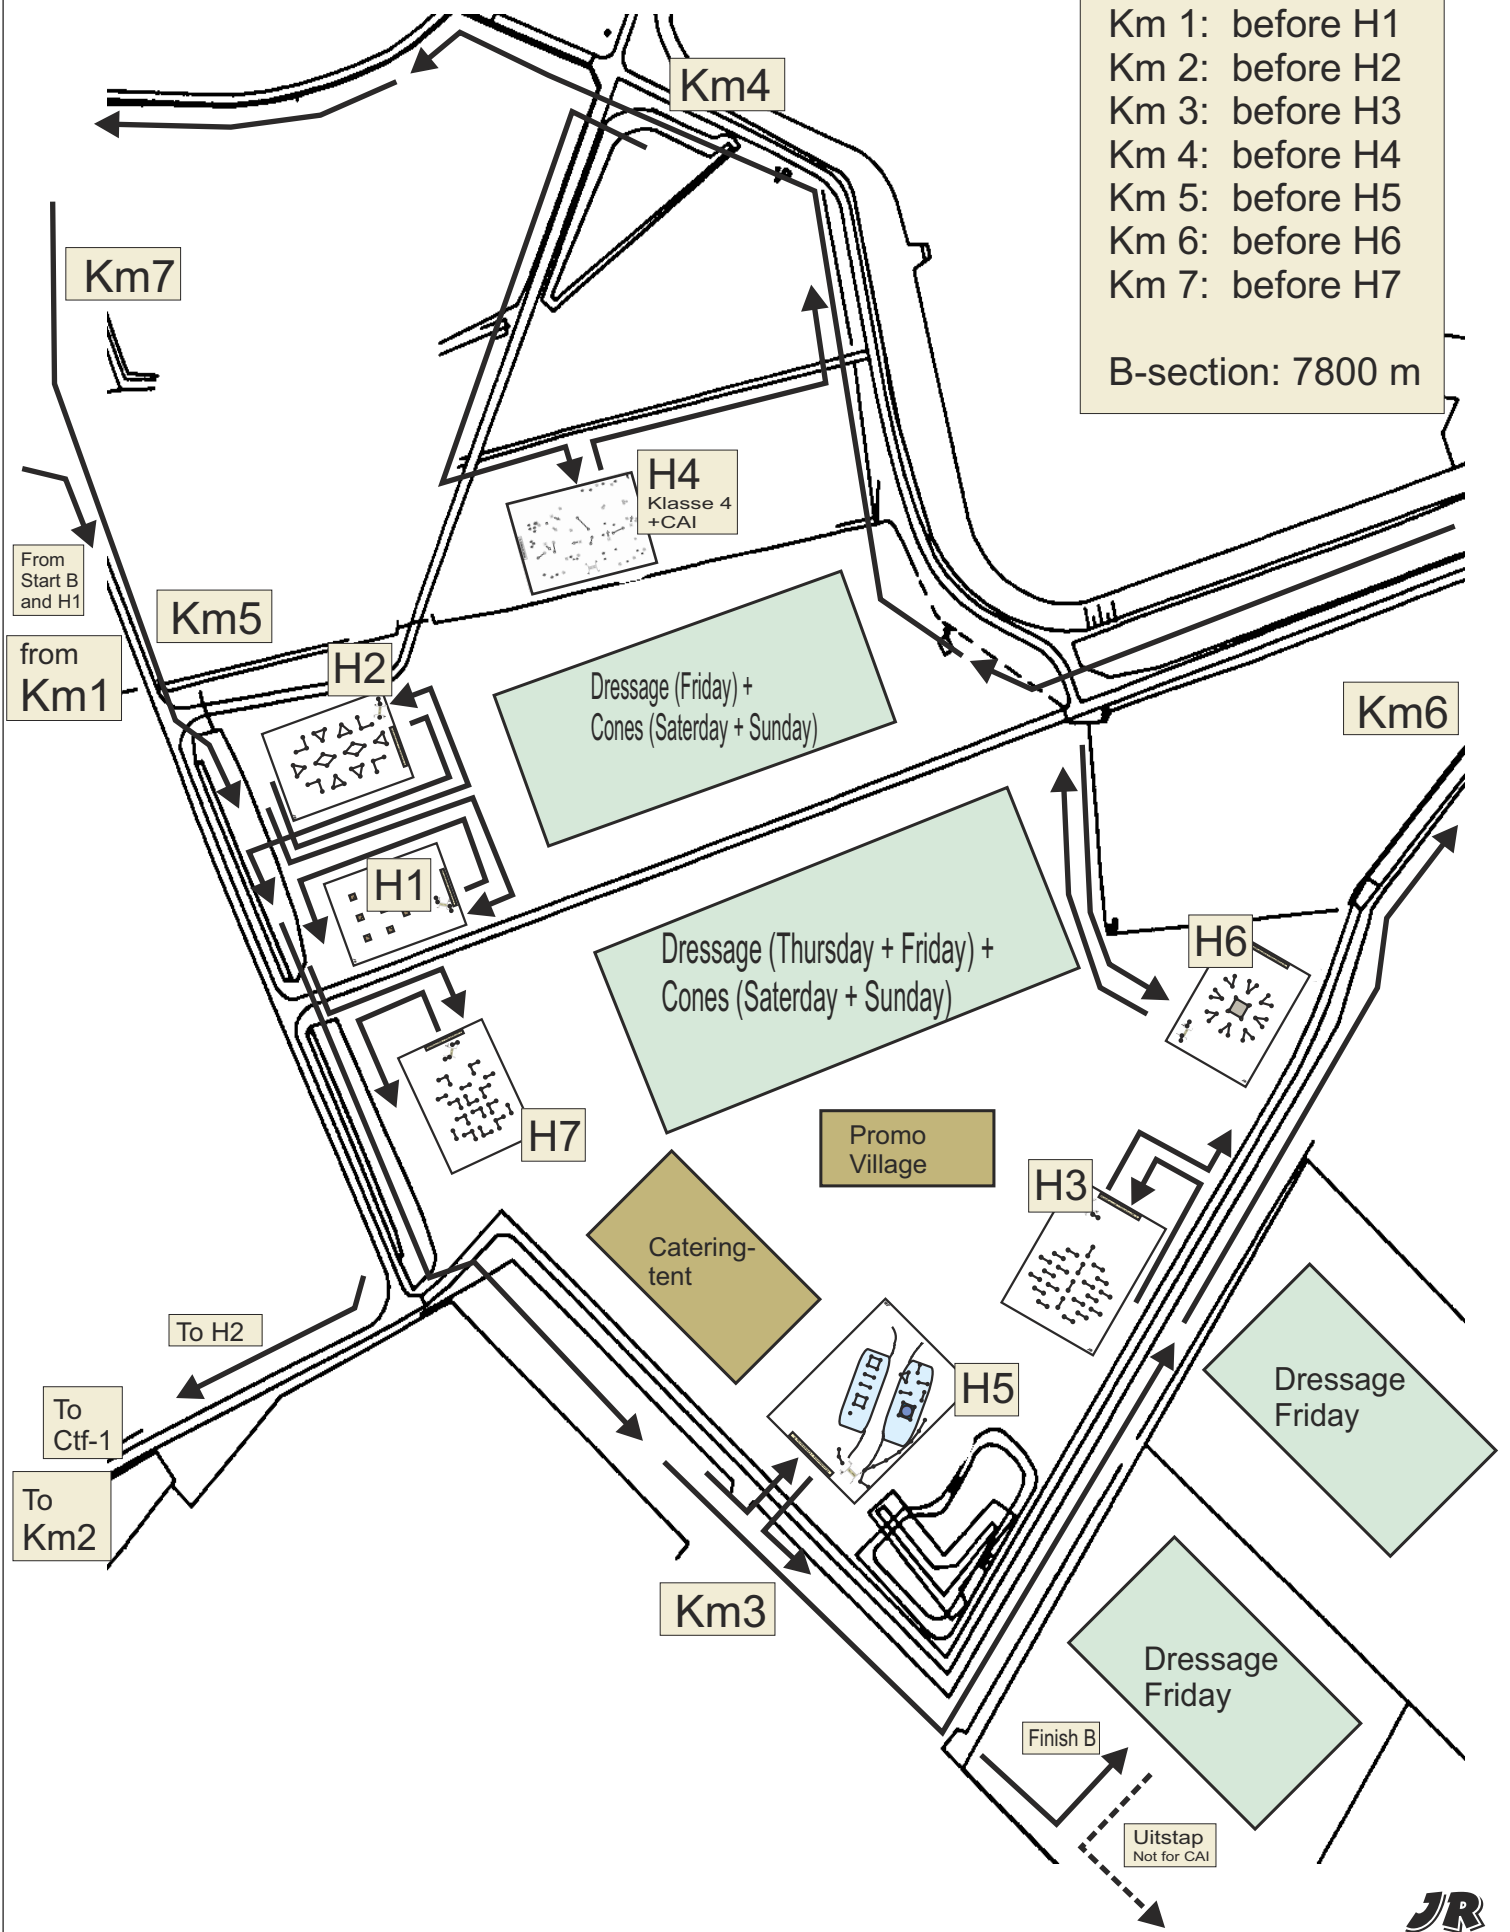

# Competition grounds Horst 2015

- Km 1: before H1
- Km 2: before H2
- Km 3: before H3
- Km 4: before H4
- Km 5: before H5
- Km 6: before H6
- Km 7: before H7

B-section: 7800 m

## Trajecten / Sections Marathon Horst 2015

|                        |                           |
|------------------------|---------------------------|
| A-Traject / section    | : 6250 m                  |
| Neutraal               | : 400 m                   |
| B-Traject / section    | : 7800 m                  |
| Uitstap (1-2-3-4 + PE) | : 1000 m<br>(not for CAI) |